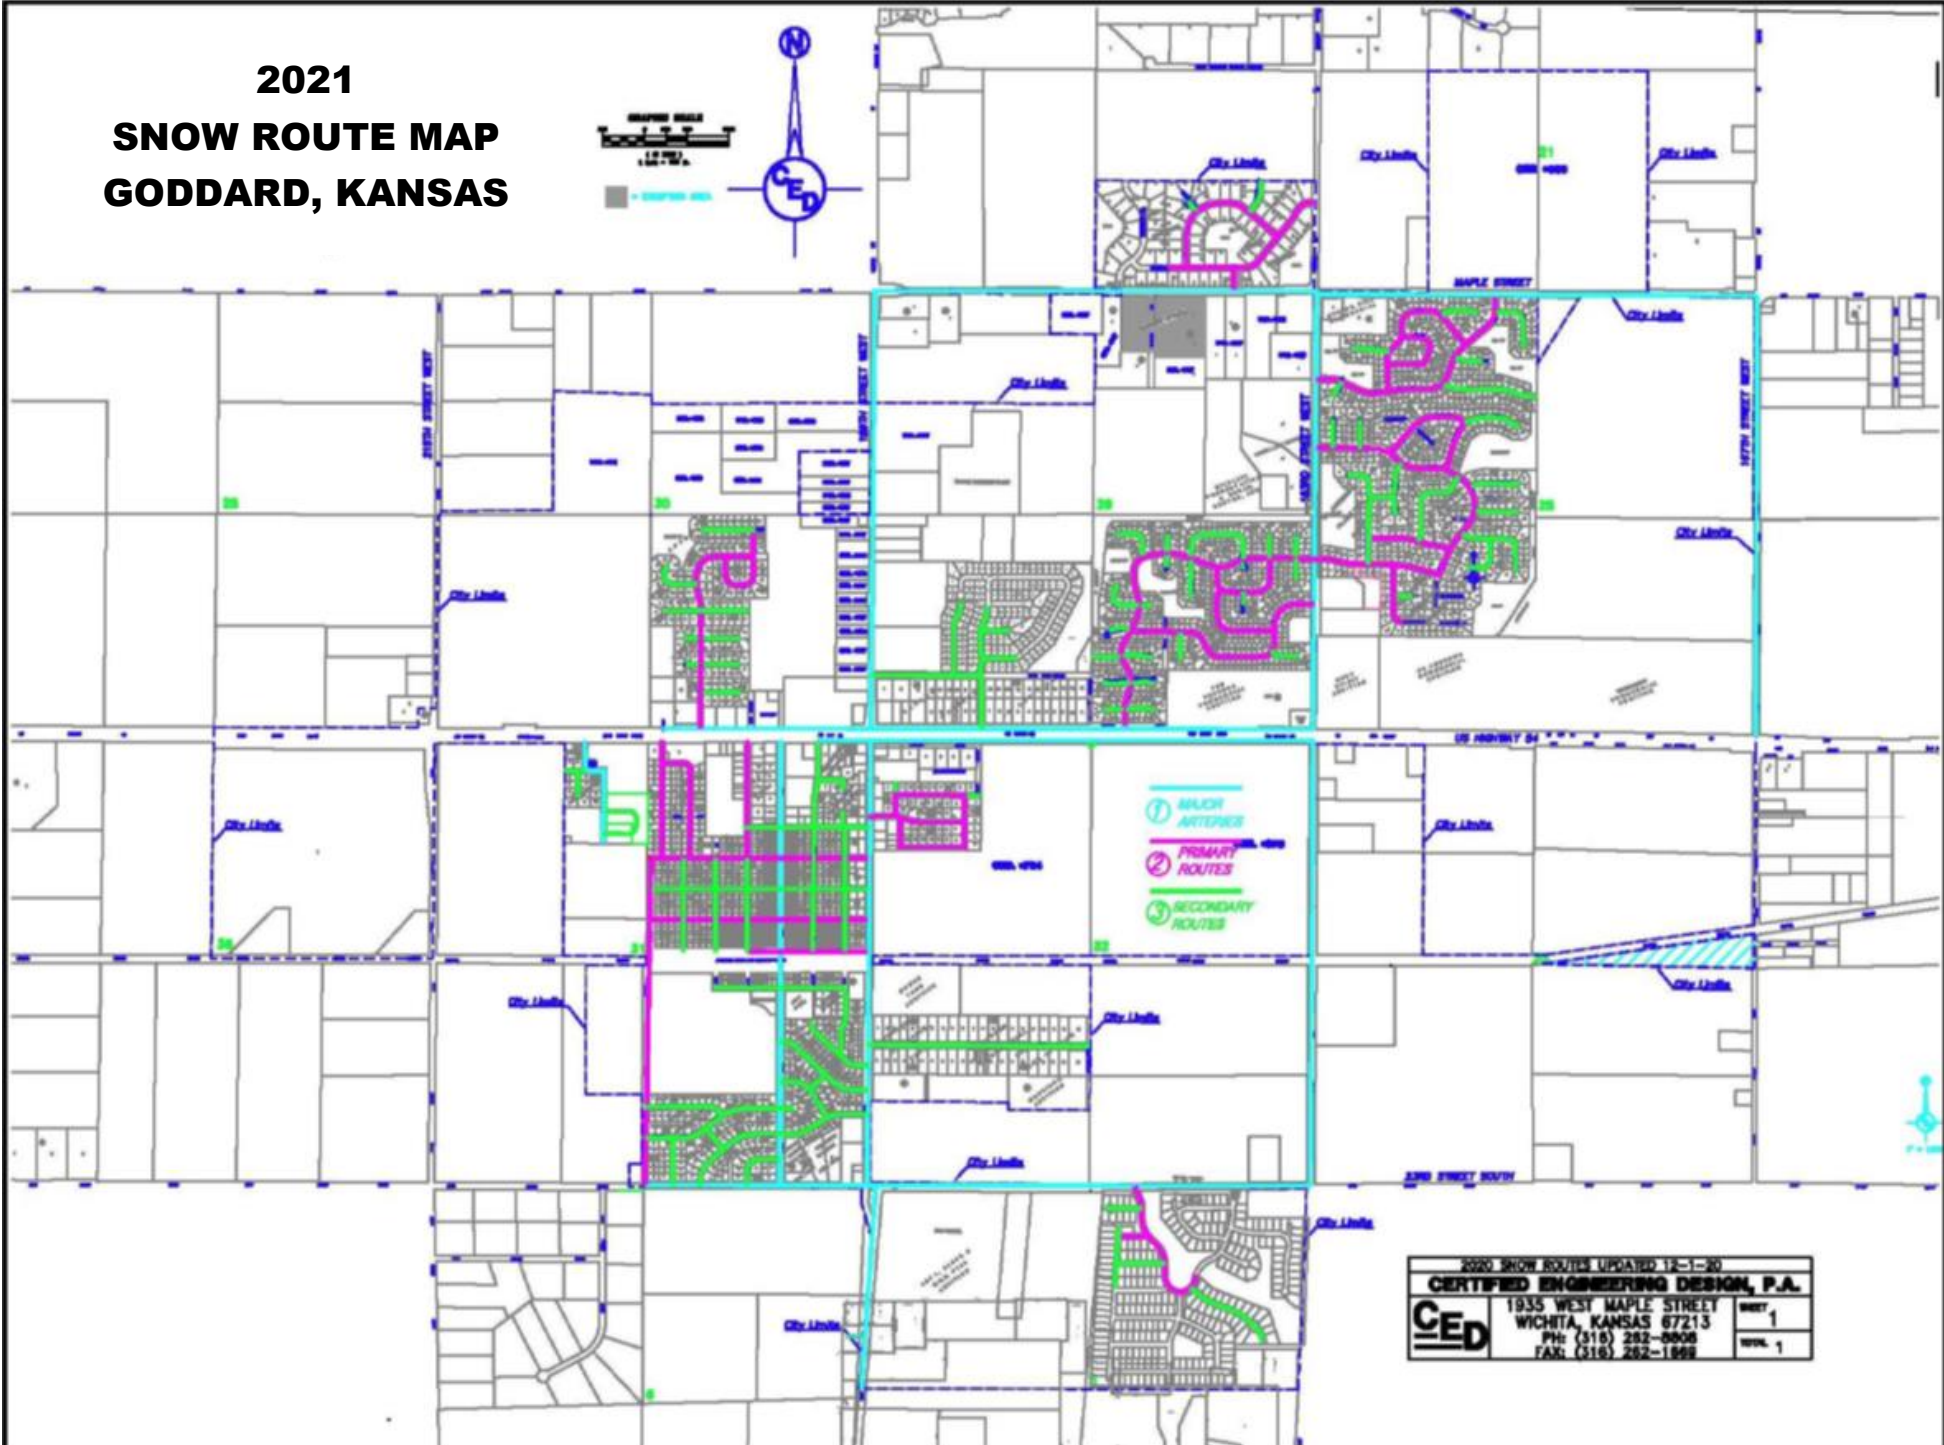

2021 SNOW ROUTE MAP GODDARD, KANSAS

UNIMPAVED AREAS

- ① MAJOR ARTERIES
- ② PRIMARY ROUTES
- ③ SECONDARY ROUTES

2020 SNOW ROUTES UPDATED 12-1-20

CERTIFIED ENGINEERING DESIGN, P.A.

CED 1935 WEST MAPLE STREET WICHITA, KANSAS 67213
 PH: (316) 262-8808 FAX: (316) 262-1888

sheet	1
total	1